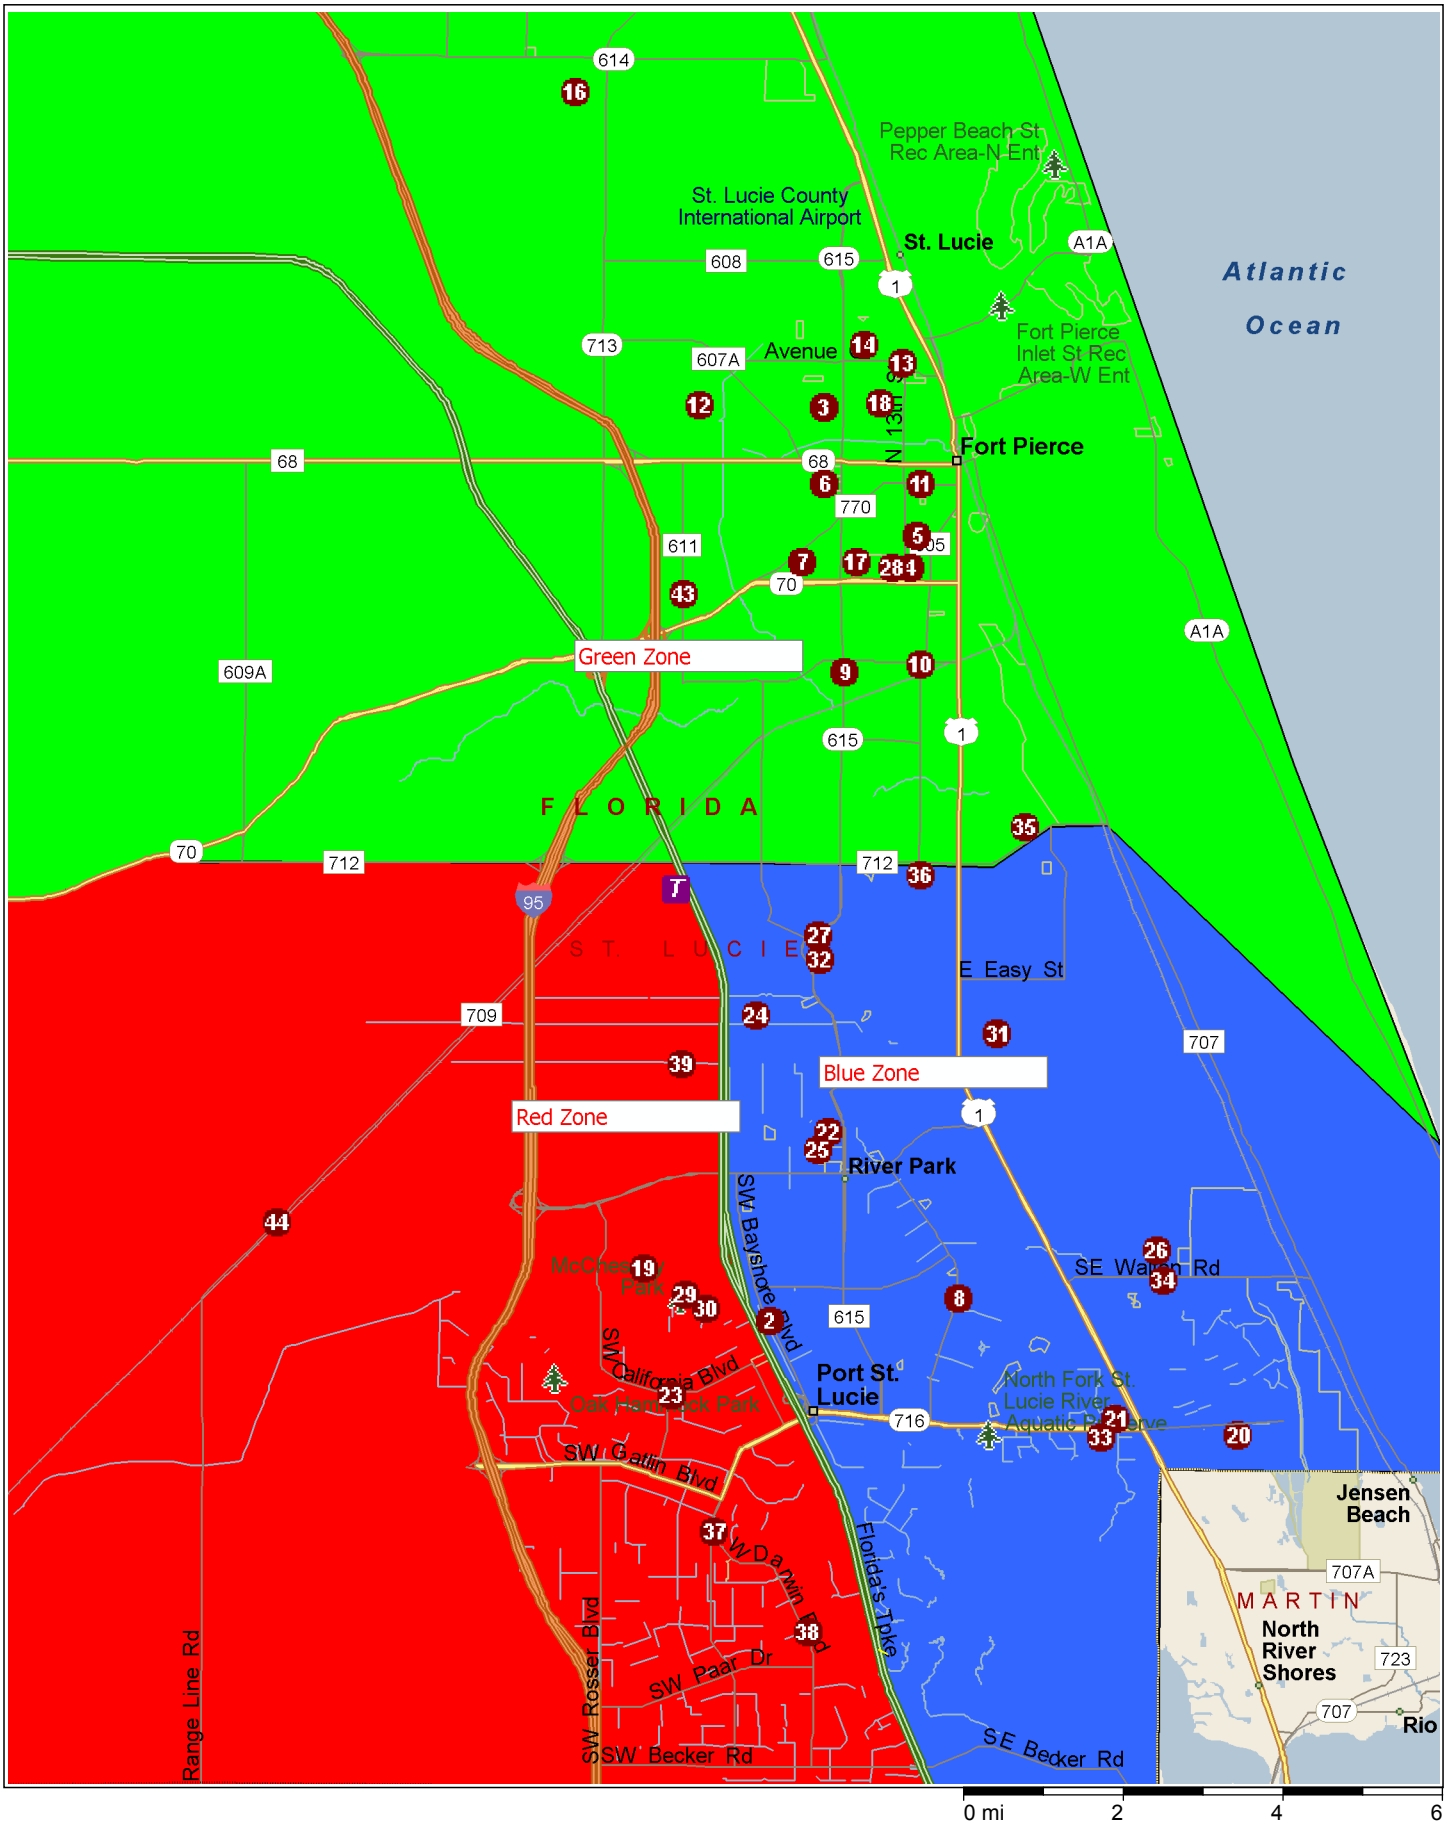

# SLC School Sites with New Zones Colors

Copyright © 1988-2004 Microsoft Corp. and/or its suppliers. All rights reserved. <http://www.microsoft.com/streets/>  
 © Copyright 2003 by Geographic Data Technology, Inc. All rights reserved. © 2004 NAVTEQ. All rights reserved. This data includes information taken with permission from Canadian authorities © Her Majesty the Queen in Right of Canada.

# Schools by Zones